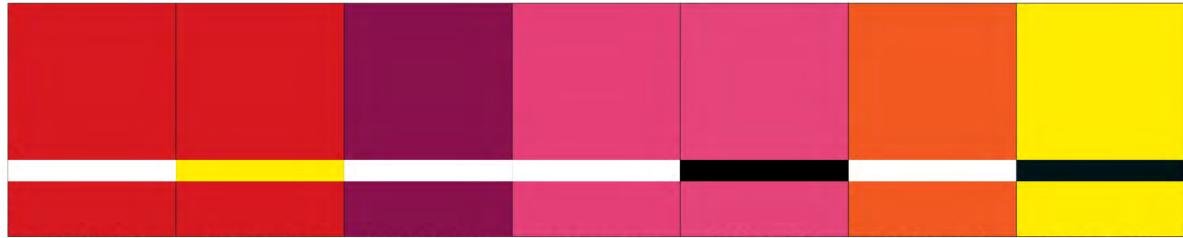

Answering the needs of today's laser engraver, LaserMax® features include an enhanced heat tolerance and UV stable color foils. LaserMax is engineered for cleaner and faster engraving.

LM9X2-602 Crimson/White
LM922-607 Crimson/Yellow
LM922-622 Claret/White
LM922-662 Ribbon Pink/White
LM922-664 Ribbon Pink/Black
LM922-612 Tangerine/White
LM9X2-704 Canary/Black

LM922-932 Kelley Green/White
LM922-972 Celadon Green/White
LM922-912 Evergreen/White
LM9X2-512 Sky Blue/White
LM922-517 Sky Blue/Yellow
LM9X2-502 Sapphire/White
LM922-562 Light Blue/White
LM922-552 Patriot Blue/White
LM922-382 China Blue/White
LM922-582 Purple/White