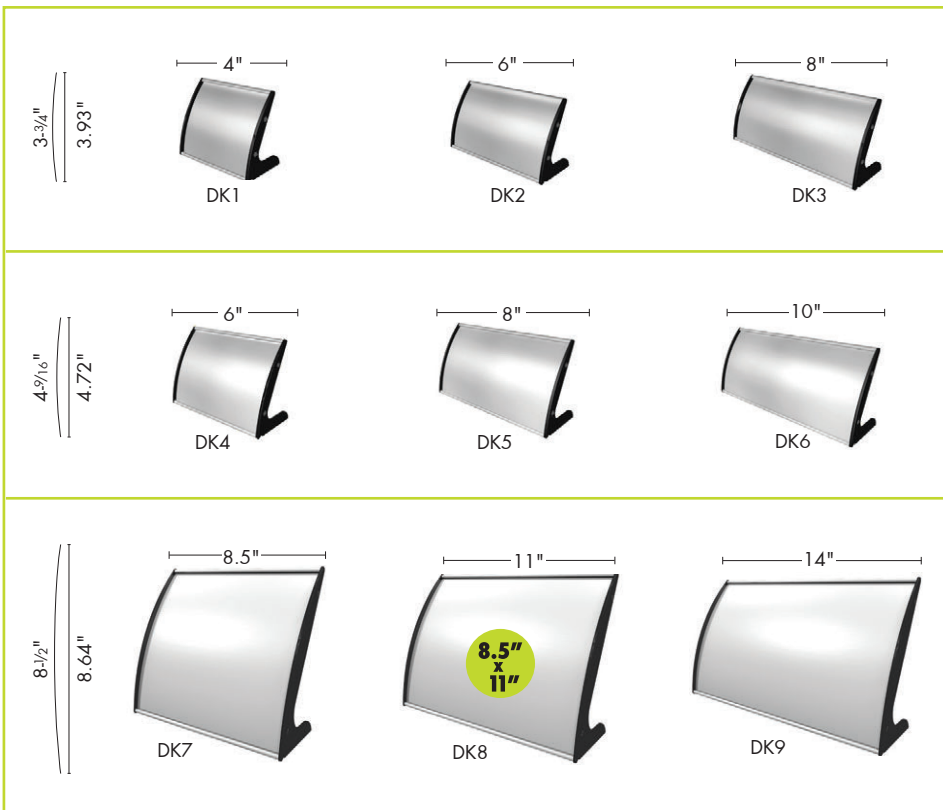

## DKP Series | Left-to-Right Curved Desk Frame

The DKP series of standing desk frames consists of high quality, powder-coated black anodized silver extruded aluminum body with a black plastic top cap and black steel foot plate. Its clear, non-glare lens and suction cup come standard. Custom lengths available.

## DK Series left & right end caps

The DK series of standing desk frames offers impact-modified plastic molded end caps that double as feet for desk or table top use and a high quality, extruded aluminum body with anodized silver or satin powder-coated black finish. Clear, non-glare lens comes standard. Custom lengths available.

All length measurements apply to the extrusion only and exclude the end caps.