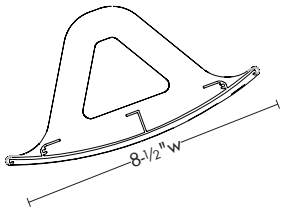

## DKP Series | Left-to-Right Curved Desk Frame

The DKP series of standing desk frames consists of high quality, powder-coated black anodized silver extruded aluminum body with a black plastic top cap and black steel foot plate. Its clear, non-glare lens and suction cup come standard. Custom lengths available.

## DK Series left & right end caps

The DK series of standing desk frames offers impact-modified plastic molded end caps that double as feet for desk or table top use and a high quality, extruded aluminum body with anodized silver or satin powder-coated black finish. Clear, non-glare lens comes standard. Custom lengths available.

All length measurements apply to the extrusion only and exclude the end caps.