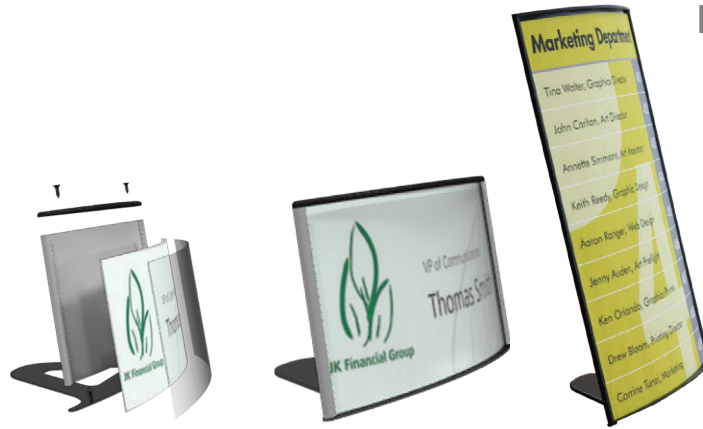

## DKP Series | Left-to-Right Curved Desk Frame

The DKP series of standing desk frames consists of high quality, powder-coated black anodized silver extruded aluminum body with a black plastic top cap and black steel foot plate. Its clear, non-glare lens and suction cup come standard. Custom lengths available.

## DK Series left & right end caps

The DK series of standing desk frames offers impact-modified plastic molded end caps that double as feet for desk or table top use and a high quality, extruded aluminum body with anodized silver or satin powder-coated black finish. Clear, non-glare lens comes standard. Custom lengths available.

All length measurements apply to the extrusion only and exclude the end caps.