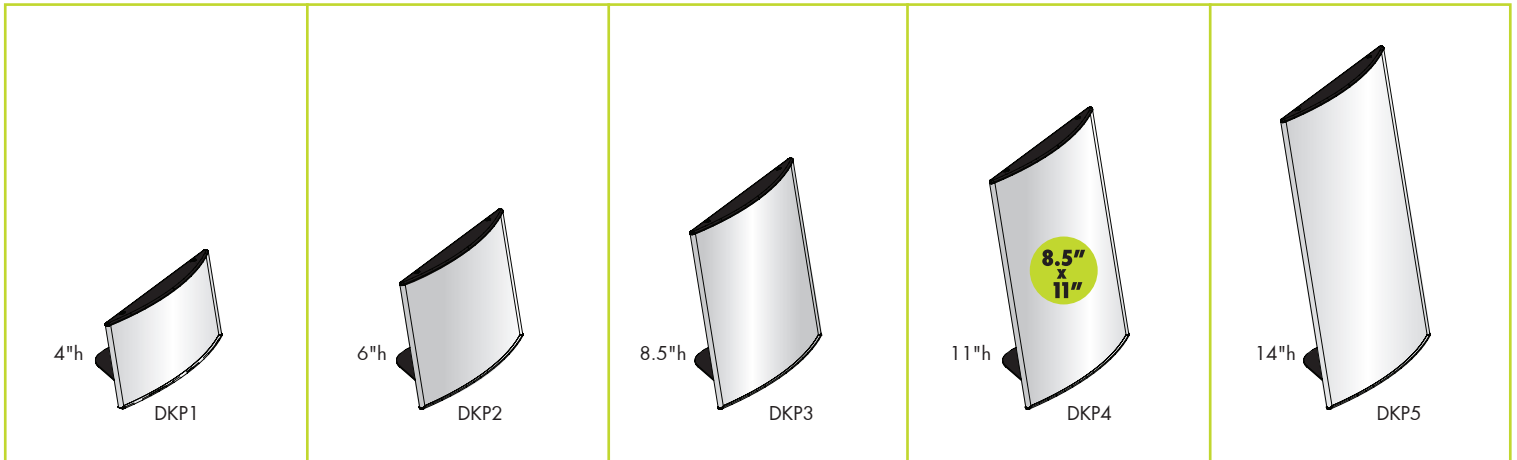

## DKP Series | Left-to-Right Curved Desk Frame

The DKP series of standing desk frames consists of high quality, powder-coated black anodized silver extruded aluminum body with a black plastic top cap and black steel foot plate. Its clear, non-glare lens and suction cup come standard. Custom lengths available.

## DK Series left & right end caps

The DK series of standing desk frames offers impact-modified plastic molded end caps that double as feet for desk or table top use and a high quality, extruded aluminum body with anodized silver or satin powder-coated black finish. Clear, non-glare lens comes standard. Custom lengths available.

All length measurements apply to the extrusion only and exclude the end caps.