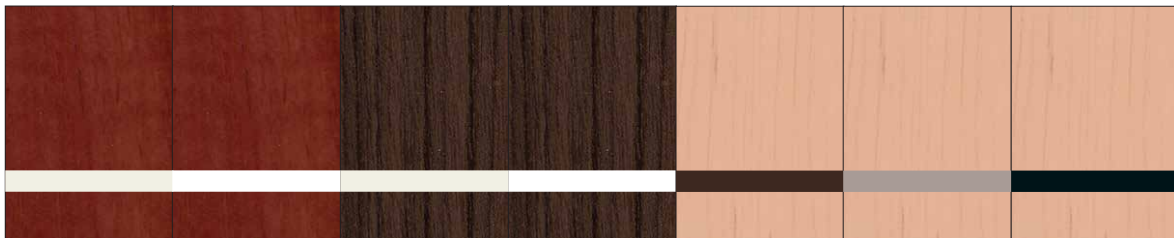

Contemporary
Wood
Collection™

Rowmark puts a new twist on the look and feel of traditional woodgrains, with a contemporary look unlike any engravable laminates you've seen. We've truly brought the outdoors inside with newly-designed laserable and rotary-engravable finishes that rival their natural counterparts. UV stable and outdoor weatherable... just the way Mother Nature intended.

LM922-022

LM922-222

LM922-082*

LM922-012*

LM922-188

LM922-138

LM922-134

Cinnamon Stick/
Ash

Cinnamon Stick/
White

Kona/
Ash

Kona/
White

Cashew/
Dark Brown

Cashew/
Taupe

Cashew/
Black